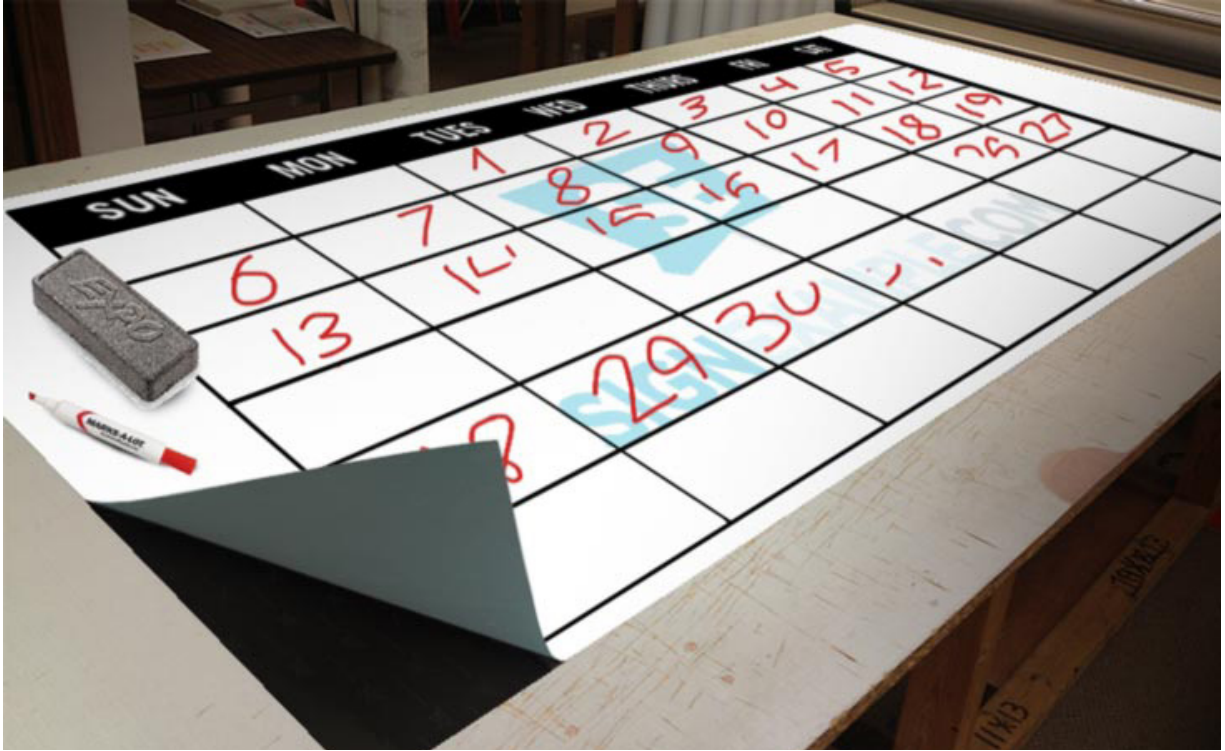

## PRODUCT DESCRIPTION

Dry erase decals are for application to your rigid substrates. They can be written on with dry-erase markers and wiped off for reuse.