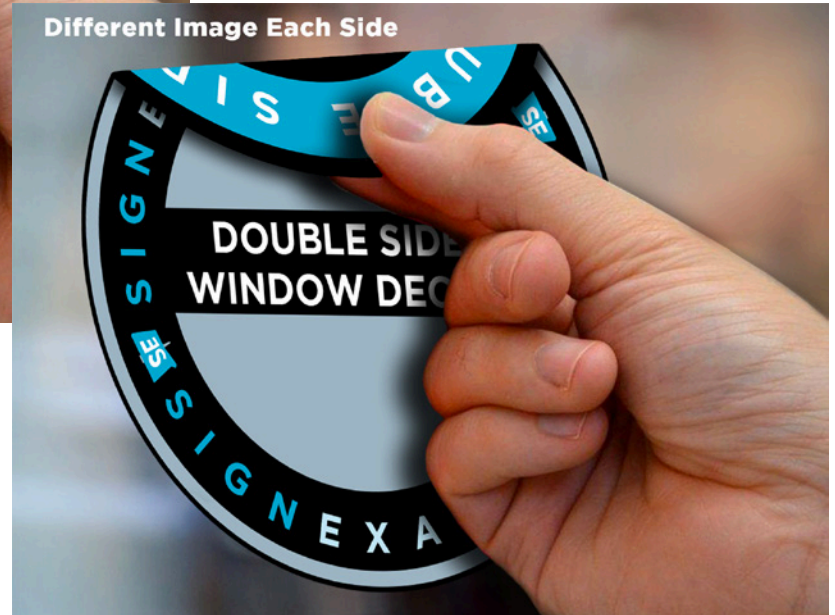

DOUBLE SIDED WINDOW DECALS

PRODUCT DESCRIPTION

Double sided window decals are a great way to utilize window advertising. They are a great alternative to static cling with the added benefit of being double sided. These decals can be removed easily leaving no adhesive residue and can be used for first or second-surface applications. In most cases, second-surface meets the requirements of city ordinances and prevents vandalism. The material is opaque, and therefore can also be used for single sided applications.

SUGGESTED APPLICATIONS

Interior Windows	Exterior Windows
Vehicle Windows	Glass Doors
Advertisements	Events

MATERIALS

» Opaque Material