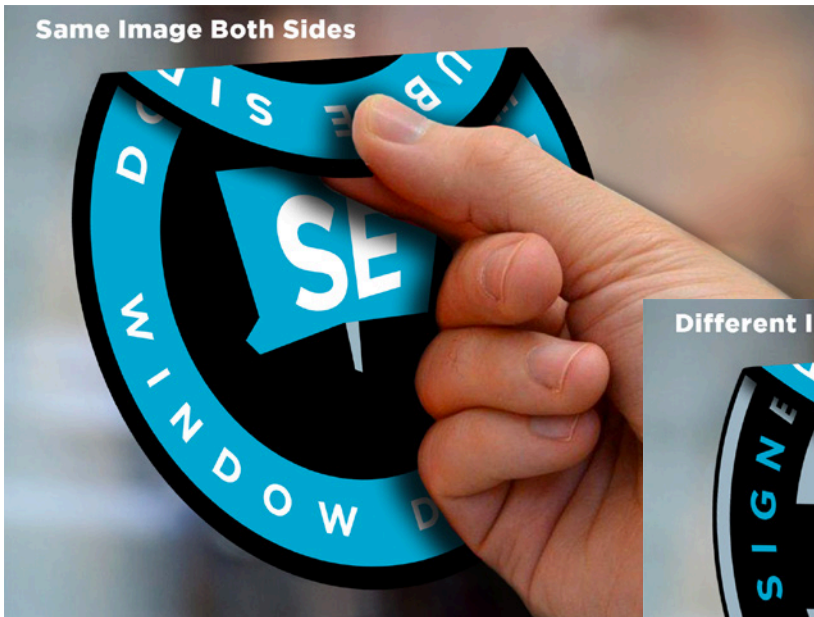

DOUBLE SIDED WINDOW DECALS

PRODUCT DESCRIPTION

Double sided window decals are a great way to utilize window advertising. They are a great alternative to static cling with the added benefit of being double sided. These decals can be removed easily leaving no adhesive residue and can be used for first or second-surface applications. In most cases, second-surface meets the requirements of city ordinances and prevents vandalism. The material is opaque, and therefore can also be used for single sided applications.

SUGGESTED APPLICATIONS

Interior Windows	Exterior Windows
Vehicle Windows	Glass Doors
Advertisements	Events

MATERIALS

» Opaque Material