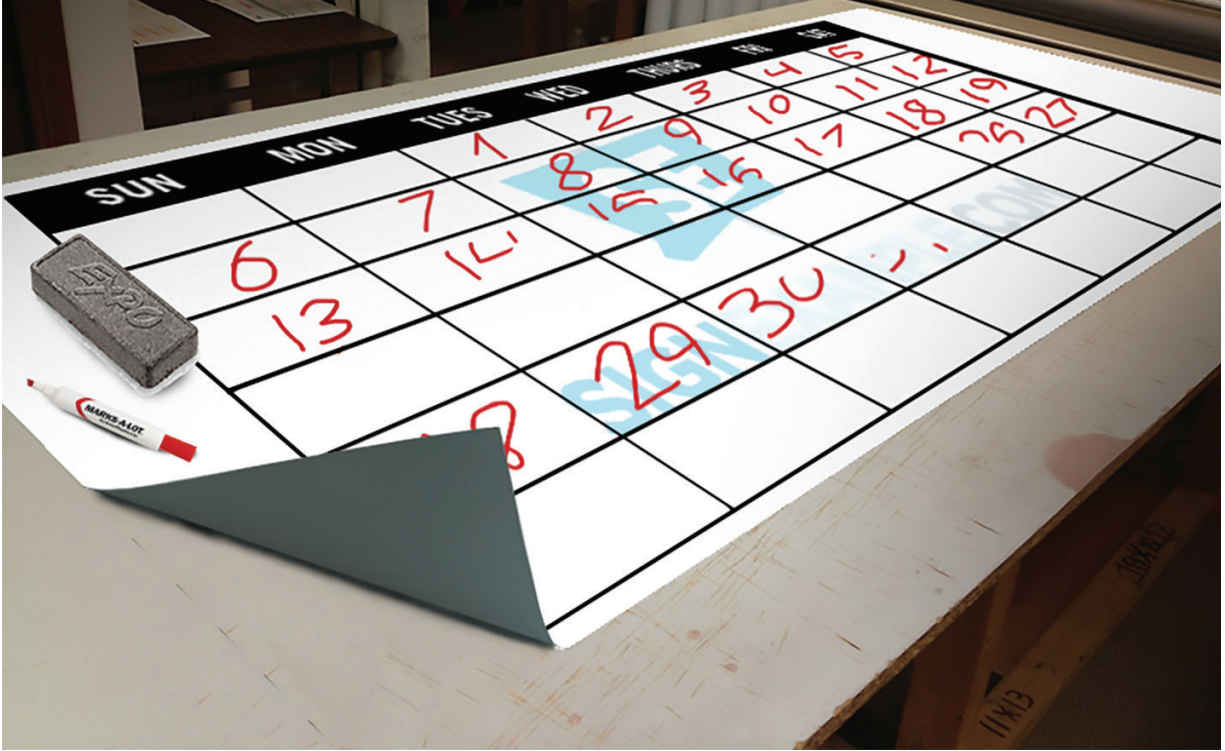

DRY ERASE DECALS

PRODUCT DESCRIPTION

Dry erase decals are for application to your rigid substrates. They can be written on with dry-erase markers and wiped off for reuse.

SUGGESTED APPLICATIONS

Schools

Temporary Advertising

Hospitals

Work Shops

MATERIALS

» Standard PSV

FINISHING OPTIONS

- » Cut to Size
- » Cut to Shape
- » Premask